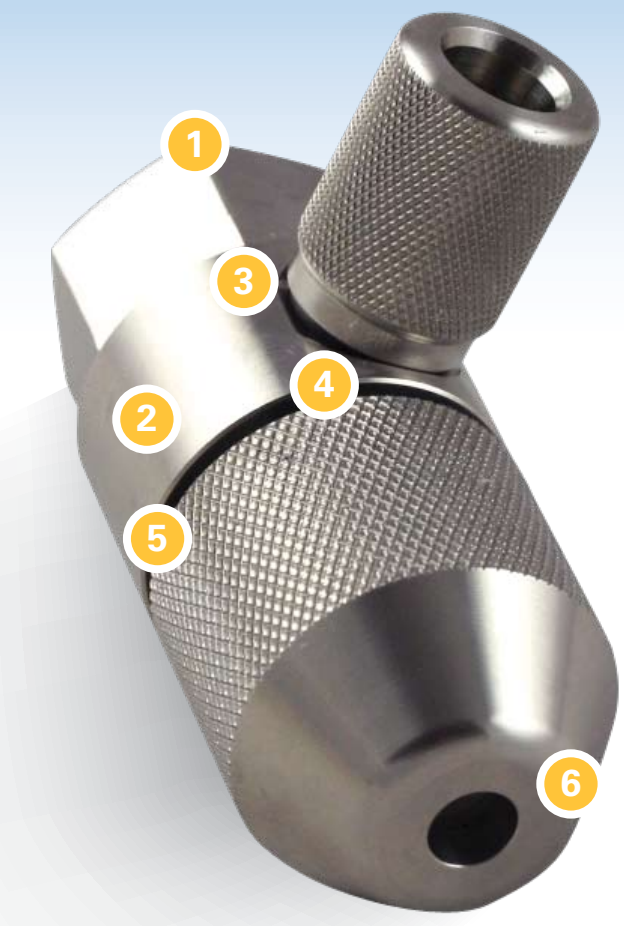

### 2 Unitized Diamond Cutting Head

Embedded diamond eliminates misalignment and wear caused by damaged ruby orifices. The result is improved edge quality and cutting speeds. Abrasive nozzle life increases by as much as 20%.

### 4 Removable Mixing Chamber

An AccuStream exclusive! In instances where the life of the diamond orifice surpasses the mixing chamber, it can easily be replaced to maximize the life of the diamond.